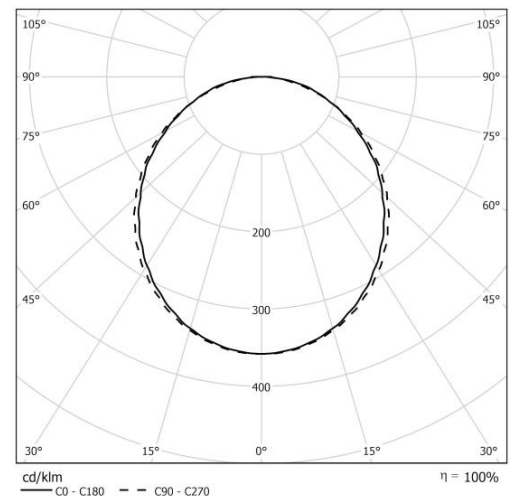

## F0430-00140RANODL2020CB00

**ES-SYSTEM**  
Light is Life

Universal and timeless. The opal PC diffuser is installed using the CLICK system. The inner white aluminum reflector increases the system's efficiency. The housing is made of smooth extruded aluminum profile, with a die-cast aluminum cover with no visible screws. Smooth suspension wire spacing adjustment. Luminaire type: Profiles and structures; Mounting type: pendant, for surface mounting; Mounting location: ceiling; Luminous flux: 4000lm; Luminous efficacy: 111lm/W; Correlated color temperature: 4000K ; Color rendering index (CRI): >80; Practical emergency lamp flux (PELF): 3800lm; Luminous intensity distribution direction: direct; Beam angle: 107° x 109°; Frame color: aluminum, anodized; Luminous intensity distribution: very wide; Luminous intensity distribution geometry: symmetrical; Voltage: 230V AC/DC; Power: 36W; Wired lighting control: ON/OFF; IP Code: IP20; IEC protection class: I; Diffuser material: PC; Diffuser type: opal; Reflector material: aluminum; Reflector surface: white; Housing material: Anodized aluminum profile; Luminaire shape: rectangular; Permissible ambient temperature range: from 0°C to 25°C; Circuit load capacity (B10): 10; Circuit load capacity (B16): 16; Dimensions: Height: 65mm, Width: 44mm, Length: 2020mm, ; Weight: 3.30kg; Energy efficiency class: A+; Tilted: No; Registered design: No;

<b>Circuit load capacity (B10)</b>	10
<b>Circuit load capacity (B16)</b>	16
<b>Dimensions</b>	Height: 65mm
	Width: 44mm
	Length: 2020mm
<b>Weight</b>	3.30kg
<b>Energy efficiency class</b>	A+

Additional accessories