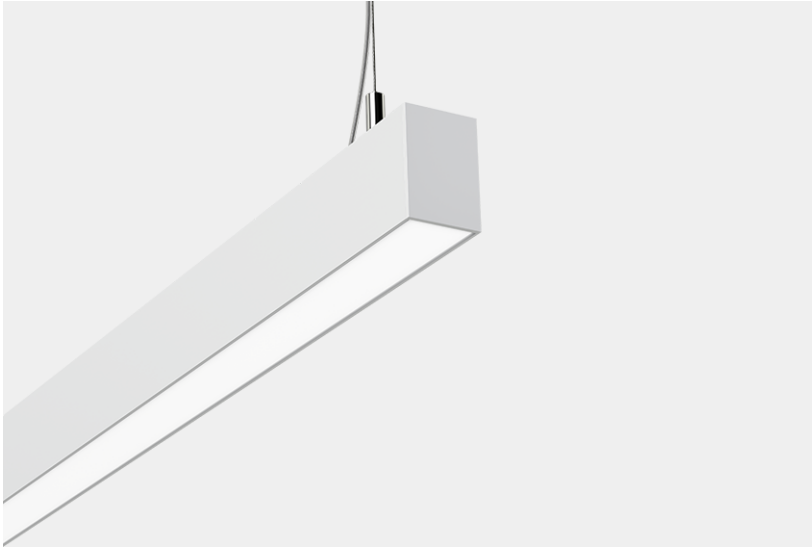

## F0430-00140RANODL2020CB00

**ES-SYSTEM**  
Light is Life

Universal and timeless. The opal PC diffuser is installed using the CLICK system. The inner white aluminum reflector increases the system's efficiency. The housing is made of smooth extruded aluminum profile, with a die-cast aluminum cover with no visible screws. Smooth suspension wire spacing adjustment. Luminaire type: Profiles and structures; Mounting type: pendant, for surface mounting; Mounting location: ceiling; Luminous flux: 4000lm; Luminous efficacy: 111lm/W; Correlated color temperature: 4000K ; Color rendering index (CRI): >80; Practical emergency lamp flux (PELF): 3800lm; Luminous intensity distribution direction: direct; Beam angle: 107° x 109°; Frame color: aluminum, anodized; Luminous intensity distribution: very wide; Luminous intensity distribution geometry: symmetrical; Voltage: 230V AC/DC; Power: 36W; Wired lighting control: ON/OFF; IP Code: IP20; IEC protection class: I; Diffuser material: PC; Diffuser type: opal; Reflector material: aluminum; Reflector surface: white; Housing material: Anodized aluminum profile; Luminaire shape: rectangular; Permissible ambient temperature range: from 0°C to 25°C; Circuit load capacity (B10): 10; Circuit load capacity (B16): 16; Dimensions: Height: 65mm, Width: 44mm, Length: 2020mm, ; Weight: 3.30kg; Energy efficiency class: A+; Tilted: No; Registered design: No;